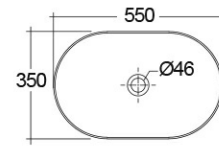

# RAK-FEELING WB SLIM - FEECT5500504A

Lavabo | Appoggio

**RAK**  
CERAMICS

## Scheda tecnica

Dimensioni:	550 x 350 mm
Peso:	9.3 Kg
Colore:	
Forma:	Ovale
Collezione:	<a href="#">RAK-FEELING WASHBASINS</a>

Codice	Nome
DUO000504A	RAK-DUO Click Clack Wastes Matt Black
DUO002504A	RAK-DUO Free Flow Wastes Matt Black
FEECT5500504A	RAK-FEELING SLIM OVAL WASH BASIN MATT BLACK 504 - 55 CM

Dimensions: All dimensions in mm. Tolerance of vitreous china & fireclay items:  $\pm 5\%$  for below 200mm and  $\pm 3\%$  for above 200mm; for all other items tolerance  $\pm 1\%$ . Note: Due to a continuing development program to improve design and performance, the manufacturer reserves all rights to vary specifications without prior information. Please note accessories are for photographic use only.