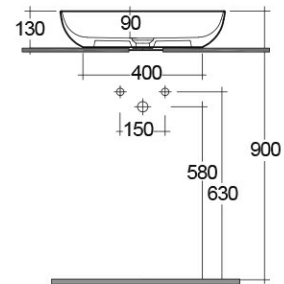

# RAK-FEELING WB SLIM - FEECT5500504A

Lavabo | Appoggio

**RAK**  
CERAMICS

## Scheda tecnica

Dimensioni:	550 x 350 mm
Peso:	9.3 Kg
Colore:	
Forma:	Ovale
Collezione:	<a href="#">RAK-FEELING WASHBASINS</a>

Codice	Nome
DUO000504A	RAK-DUO Click Clack Wastes Matt Black
DUO002504A	RAK-DUO Free Flow Wastes Matt Black
FEECT5500504A	RAK-FEELING SLIM OVAL WASH BASIN MATT BLACK 504 - 55 CM

Dimensions: All dimensions in mm. Tolerance of vitreous china & fireclay items:  $\pm 5\%$  for below 200mm and  $\pm 3\%$  for above 200mm; for all other items tolerance  $\pm 1\%$ . Note: Due to a continuing development program to improve design and performance, the manufacturer reserves all rights to vary specifications without prior information. Please note accessories are for photographic use only.