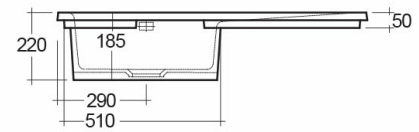

RAK-DREAM 2 - MATT BLACK - 504

Incasso | Lavello da Cucina

RAK
CERAMICS

Scheda tecnica

Dimensioni: 1010 x 510 mm

Peso: 30 Kg

Colore:

Vanity space: sì

Collezione: [Kitchen Sinks](#)

Codice	Nome
OC201LHSL504A	DREAM KITCHEN SINK 2 - MATT BLACK - 504 - Left Hand Side
OC201NTSL504A	DREAM KITCHEN SINK 2 - MATT BLACK - 504 - No Tap Hole
OC201RHSL504A	DREAM KITCHEN SINK 2 - MATT BLACK - 504 - Right Hand Side

Dimensions: All dimensions in mm. Tolerance of vitreous china & fireclay items: $\pm 5\%$ for below 200mm and $\pm 3\%$ for above 200mm; for all other items tolerance $\pm 1\%$. Note: Due to a continuing development program to improve design and performance, the manufacturer reserves all rights to vary specifications without prior information. Please note accessories are for photographic use only.