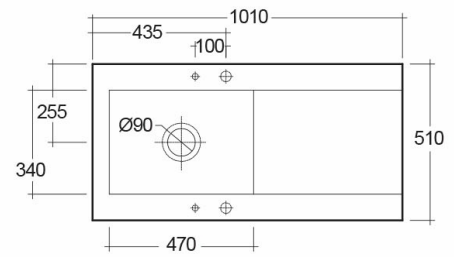

RAK-DREAM 2 - MATT BLACK - 504

Incasso | Lavello da Cucina

RAK
CERAMICS

Scheda tecnica

Dimensioni: 1010 x 510 mm

Peso: 30 Kg

Colore:

Vanity space: sì

Collezione: [Kitchen Sinks](#)

Codice	Nome
OC201LHSL504A	DREAM KITCHEN SINK 2 - MATT BLACK - 504 - Left Hand Side
OC201NTSL504A	DREAM KITCHEN SINK 2 - MATT BLACK - 504 - No Tap Hole
OC201RHSL504A	DREAM KITCHEN SINK 2 - MATT BLACK - 504 - Right Hand Side

Dimensions: All dimensions in mm. Tolerance of vitreous china & fireclay items: $\pm 5\%$ for below 200mm and $\pm 3\%$ for above 200mm; for all other items tolerance $\pm 1\%$. Note: Due to a continuing development program to improve design and performance, the manufacturer reserves all rights to vary specifications without prior information. Please note accessories are for photographic use only.